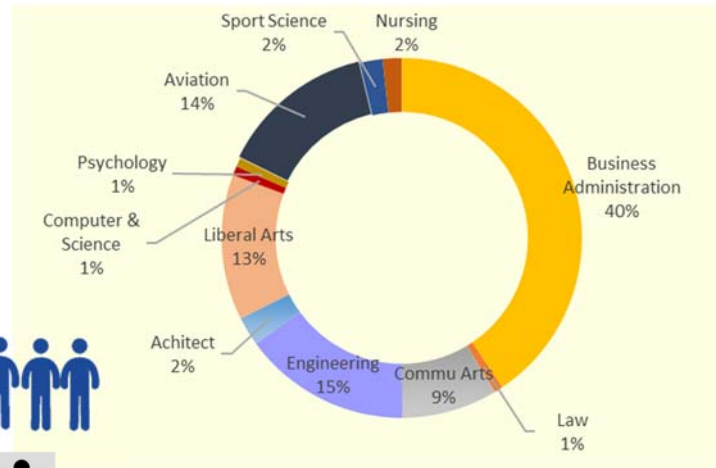

# 2019 Factsheet

Kasem Bundit University is a private higher education institution found in 1987 located in Bangkok, Thailand; 40 acre at Romklao Campus and 4 acre at Patanakarn Campus

## Semester System:

## Undergraduate Programs Enrollment