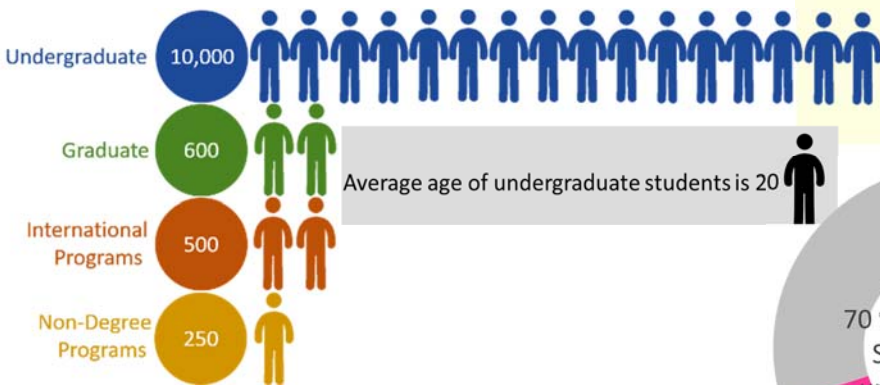

Enrollment (Approx.):