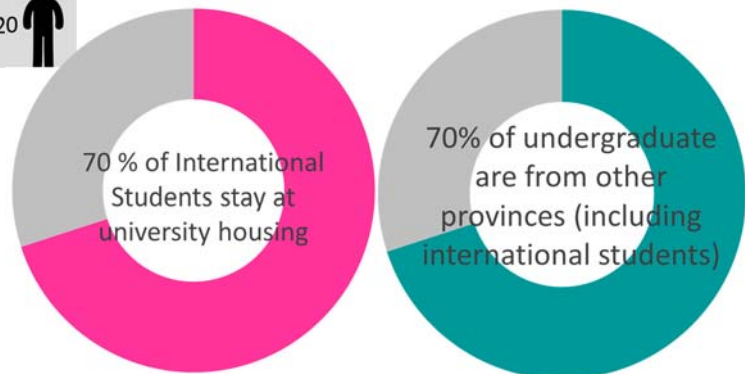

Enrollment (Approx.):