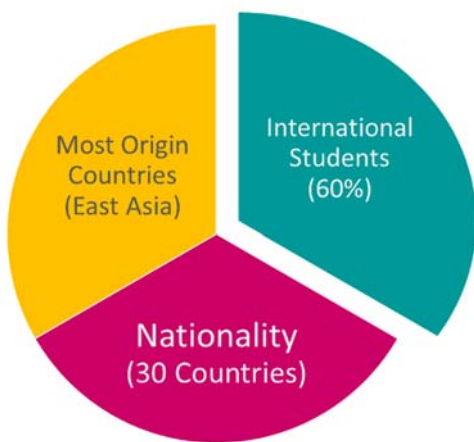

International Program Enrollments: